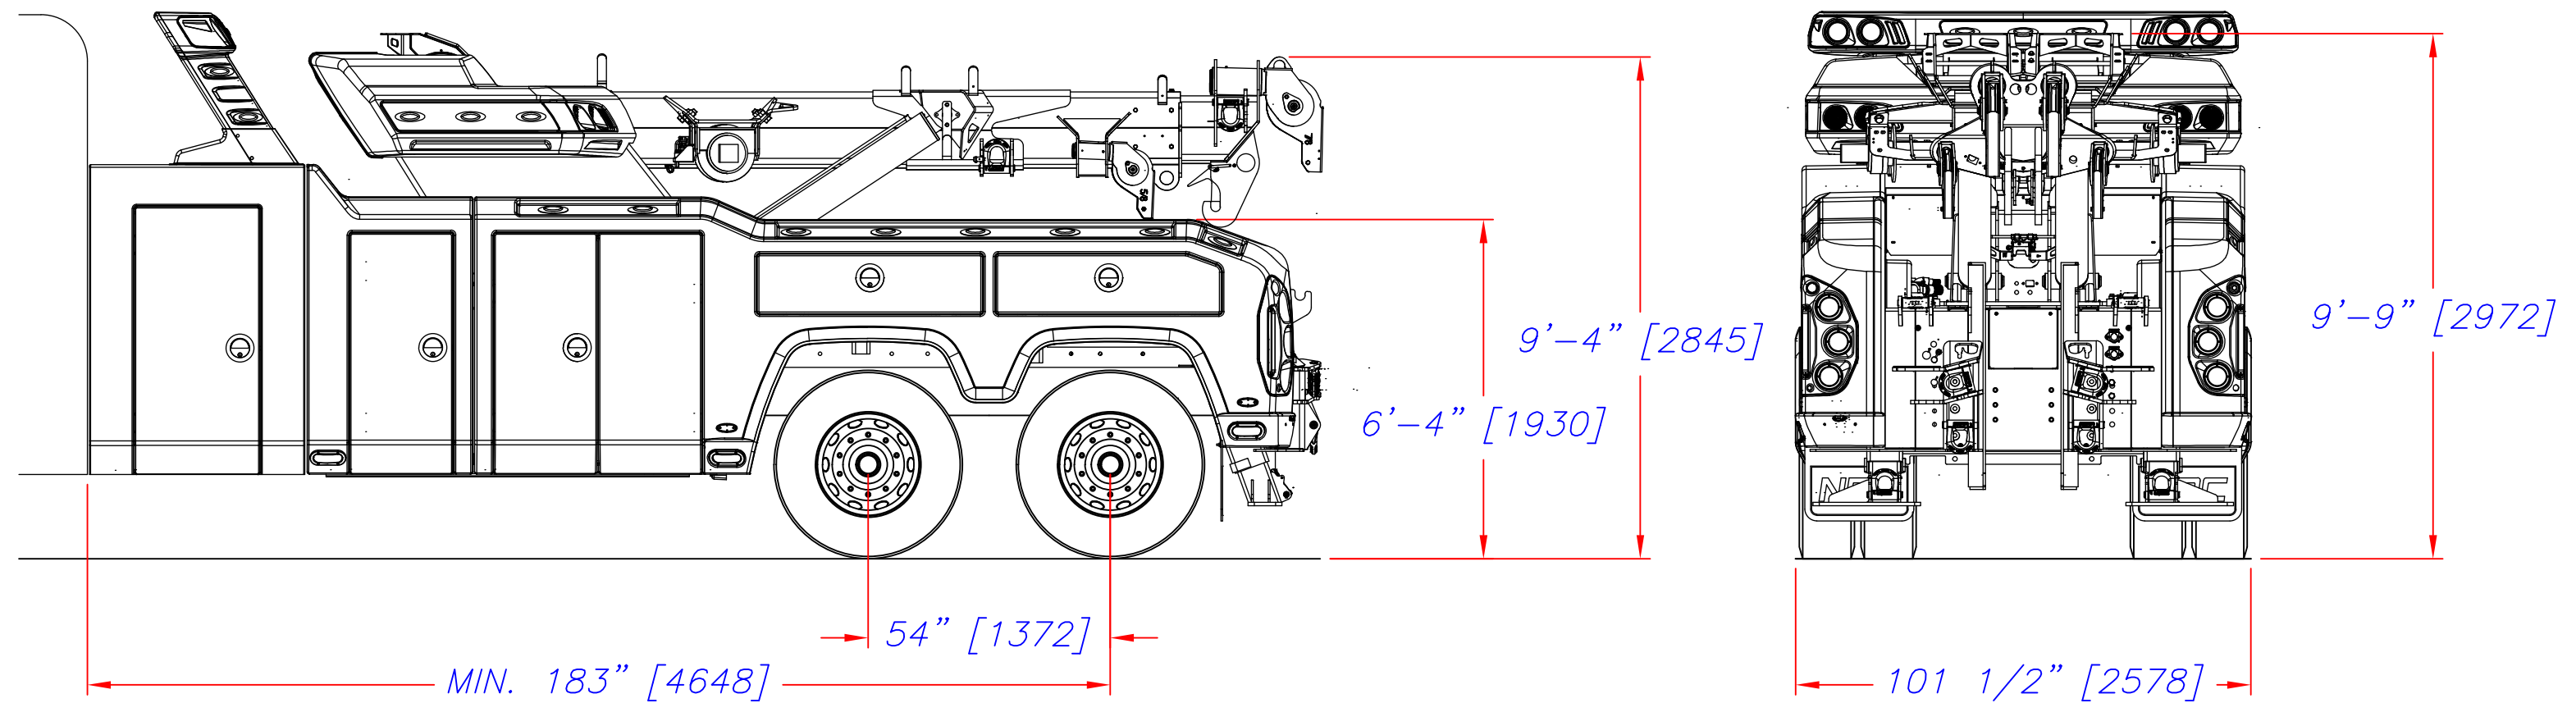

Industries NRC, 2430 Principale, St-Paul d'Abbotsford, Qc, J0E 1A0, Canada

Date: 14 / 06 / 2018

Drawing - Dessin# 8905124