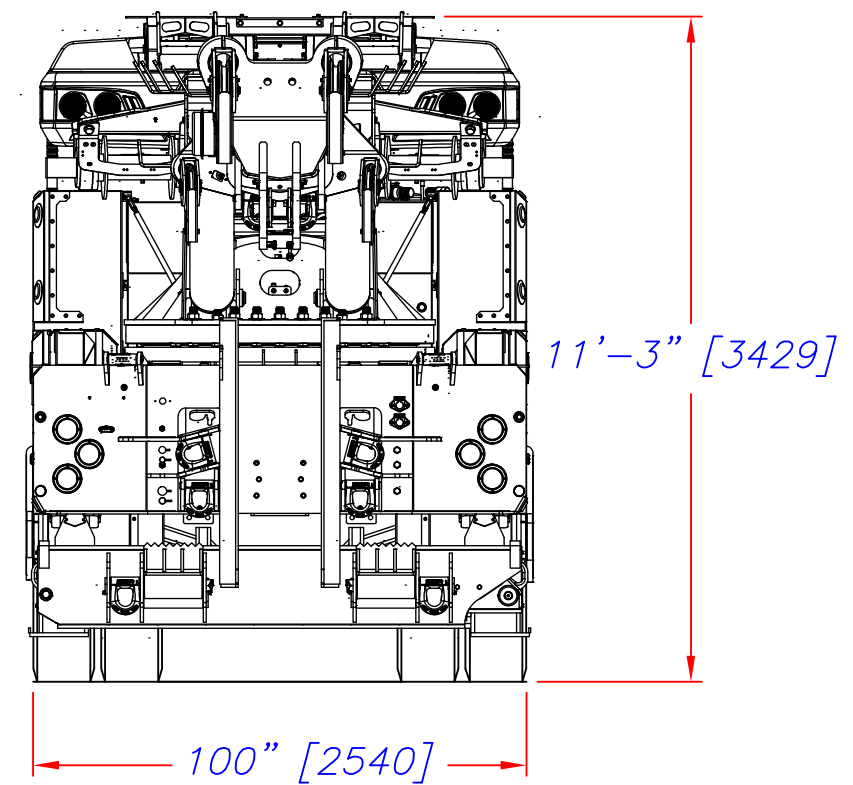

Industries NRC, 2430 Principale, St-Paul d'Abbotsford, Qc, J0E 1A0, Canada

Date: 14 / 06 / 2018

Drawing - Dessin# 8905120