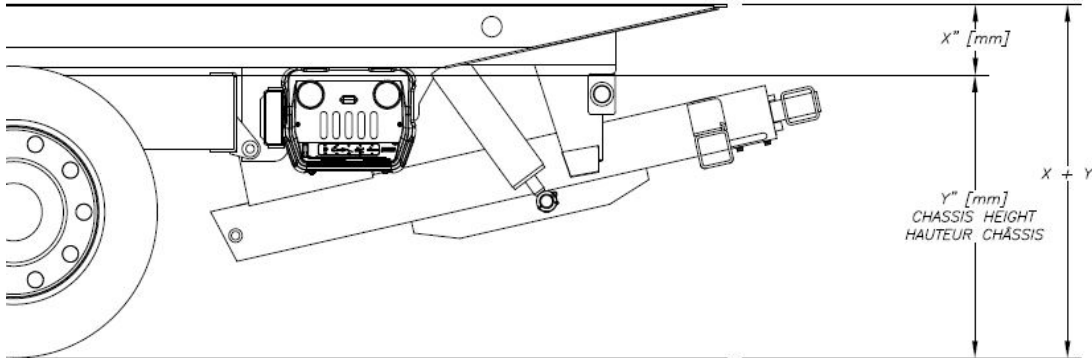

Title: CHASSIS HEIGHT
Equipment: 10TB 20TB 30TB 40TB
Released: APRIL, 2017 **Revised:** -

Capacity lb [kg]		Chassis height (X) in [mm]
10000 [4545]	Low pro	8,81 [224]
20000 [9090]	Low pro	9,50 [241]
20000 [9090]		10,50 [267]
30000 [13636]		9,81 [249]
40000 [18181]		10,81 [275]